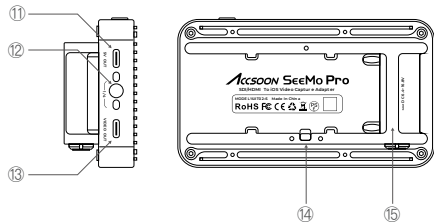

SeeMo Pro

Contents

Accsoon SeeMo Pro	04
Introduction	06
Instruction	07
Specification	11
Warranty	12
Contact Us	13

SeeMo Pro

- ① 1/4"-20 Mounting Point
- ② Power Button
- ③ 1/4"-20 Mounting Point
- ④ Video Source and Power Level Indicator Light
- ⑤ Mounting Points for SeeMo Bracket
- ⑥ HDMI Input Port
- ⑦ 2 Pin DC Power Input

- ⑧ 1/4"-20 Mounting Point
- ⑨ SDI Input Port
- ⑩ SDI Loop Out Port
- ⑪ USB-C Power Output Port (5V Out)
- ⑫ 1/4"-20 Mounting Point
- ⑬ Video Output Port
- ⑭ Safety Lock
- ⑮ NP-F Battery Holder

Introduction

Built on the technology of the original SeeMo HDMI model, the SeeMo Pro SDI is a small box that goes in-between your camera or other SDI/HDMI source and your iOS device via Lightning or USB-C cable.

The SeeMo Pro SDI can accept HD signals up to 1080p 60fps over either HD SDI or HDMI from cameras, mixers, game consoles and wireless receivers.