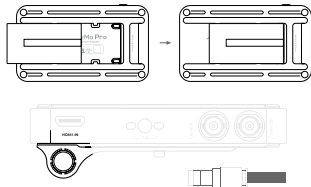

Introduction

Built on the technology of the original SeeMo HDMI model, the SeeMo Pro SDI is a small box that goes in-between your camera or other SDI/HDMI source and your iOS device via Lightning or USB-C cable.

The SeeMo Pro SDI can accept HD signals up to 1080p 60fps over either HD SDI or HDMI from cameras, mixers, game consoles and wireless receivers.

SeeMo Pro connects your SDI or HDMI camera to the vast world of iOS connectivity and apps. You can now record, edit, stream and share video from your SDI camera as simply as if it were shot on your iPhone to start with. It opens up new ways of working, all with the simplicity and elegance of iOS apps and hardware.

Product Features

Turn your iPhone/iPad into a professional monitor
SDI in & loop out

HDMI in

Video input and output support up to 1080p 60fps

Powered by 2 pin DC or NP-F battery

iPhone and iPad charging

USB-C charging for other devices

H.264 video compression

Variable Bitrate

Visually lossless image quality

Rich monitoring features

Video and audio recording

RTMP live streaming

Flexible and versatile

Standard 1/4"-20 mounting points

Instruction

01 Download and install the Accsoon SEE App on your iPhone or iPad from Apple App Store.

02 Mount the Accsoon SeeMo Pro via a 1/4"-20 mounting point. To use with iPads, you can use with an Accsoon iPad PowerCage (optional product).

1/4"-20 mounting point × 4

03 Attach an NP-F series battery or connect to a DC power (6.4-16.8V).