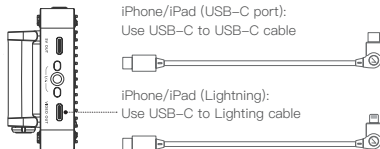

1. **06** Connect your iPhone/iPad to the Accsoon SeeMo Pro's USB-C video output port using the corresponding USB-C cable.