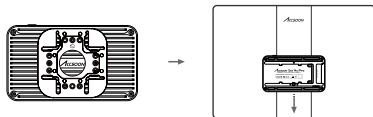

Power Off:
Hold the power button for 2 seconds

- 08** Open the Accsoon SEE App, tap "Monitor" to start monitoring.

Attach the Accsoon SeeMo Pro to the Accsoon iPad PowerCage Gen 2 (optional product)

Screw the SeeMo bracket to the front of the Accsoon SeeMo Pro. Slide and lock down the Accsoon SeeMo Pro to the back of the iPad PowerCage Gen 2.