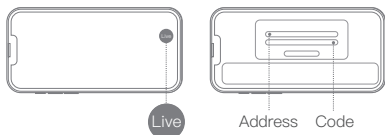

10 Live Streaming

Please make sure the iPhone/iPad can access the network via "WiFi" or "4G/5G" network.

Tap the "Live" button on the App, enter the RTMP live address and code then tap "OK" to start live streaming.