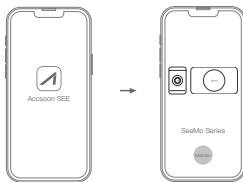

Instruction

01 Download and install the Accsoon SEE App on your iPhone or iPad from Apple App Store.

02 Mount the Accsoon SeeMo Pro via a 1/4"-20 mounting point. To use with iPads, you can use with an Accsoon iPad PowerCage (optional product).

- 06** Connect your iPhone/iPad to the Accsoon SeeMo Pro's USB-C video output port using the corresponding USB-C cable.

- 07** Power On | Power Off

Power On:
Press the power button and the power indicator light will turn on

Power Off:
Hold the power button for 2 seconds

- 08** Open the Accsoon SEE App, tap "Monitor" to start monitoring.

Attach the Accsoon SeeMo Pro to the Accsoon iPad PowerCage Gen 2 (optional product)

Screw the SeeMo bracket to the front of the Accsoon SeeMo Pro. Slide and lock down the Accsoon SeeMo Pro to the back of the iPad PowerCage Gen 2.