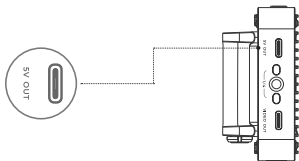

1. **05** If there is a need to power other devices (e.g. Accsoon CineView series), connect the cable to the USB-C power output port.