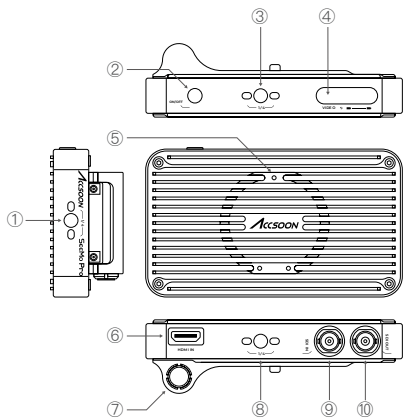

Accsoon SeeMo Pro

User Manual

使用说明书

V1.0

Accsoon SeeMo Pro	x 1
USB-C to Lightning Cable*	x 1
USB-C to USB-C Cable*	x 1
SeeMo Mount Bracket	x 1
M2.5*8 Screw	x 5
L Shape Wrench	x 1
User Manual	x 1

*Note:

1. Use only the included USB-C to Lightning cable to connect the Accsoon SeeMo product lines with your iPhone/iPad. Accsoon SeeMo product lines cannot be used with other brands' USB-C to Lightning cables.
2. The included cables are custom cables only for use with Accsoon SeeMo product lines. Please do not use the cable with products other than Accsoon SeeMo product lines otherwise Accsoon makes no commitment to the performance of the cable, and the user is responsible for the consequences.

SeeMo Pro

Contents

Accsoon SeeMo Pro	04
Introduction	06
Instruction	07
Specification	11
Warranty	12
Contact Us	13

SeeMo Pro

- ① 1/4"-20 Mounting Point
- ② Power Button
- ③ 1/4"-20 Mounting Point
- ④ Video Source and Power Level Indicator Light
- ⑤ Mounting Points for SeeMo Bracket
- ⑥ HDMI Input Port
- ⑦ 2 Pin DC Power Input

Built on the technology of the original SeeMo HDMI model, the SeeMo Pro SDI is a small box that goes in-between your camera or other SDI/HDMI source and your iOS device via Lightning or USB-C cable.

The SeeMo Pro SDI can accept HD signals up to 1080p 60fps over either HD SDI or HDMI from cameras, mixers, game consoles and wireless receivers.