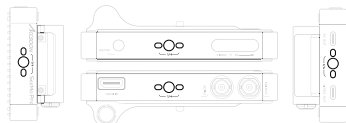

H.264 video compression

Variable Bitrate

Visually lossless image quality

Rich monitoring features

Video and audio recording

RTMP live streaming

Flexible and versatile

Standard 1/4"-20 mounting points

Instruction

01 Download and install the Accsoon SEE App on your iPhone or iPad from Apple App Store.

02 Mount the Accsoon SeeMo Pro via a 1/4"-20 mounting point. To use with iPads, you can use with an Accsoon iPad PowerCage (optional product).