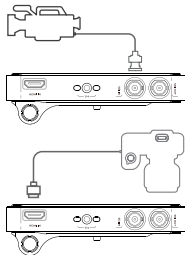

1. **04** Connect the Accsoon SeeMo Pro to the camera using a SDI or HDMI cable (not included).