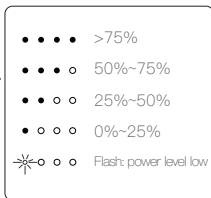

Power Off:
Hold the power button for 2 seconds

- 08** Open the Accsoon SEE App, tap "Monitor" to start monitoring.

Attach the Accsoon SeeMo Pro to the Accsoon iPad PowerCage Gen 2 (optional product)

Screw the SeeMo bracket to the front of the Accsoon SeeMo Pro. Slide and lock down the Accsoon SeeMo Pro to the back of the iPad PowerCage Gen 2.

09 Status Indicator

Power level indicator

Video source indicator
 On – Valid video input detected
 Off – No valid video input

10 Live Streaming

Please make sure the iPhone/iPad can access the network via "WiFi" or "4G/5G" network.