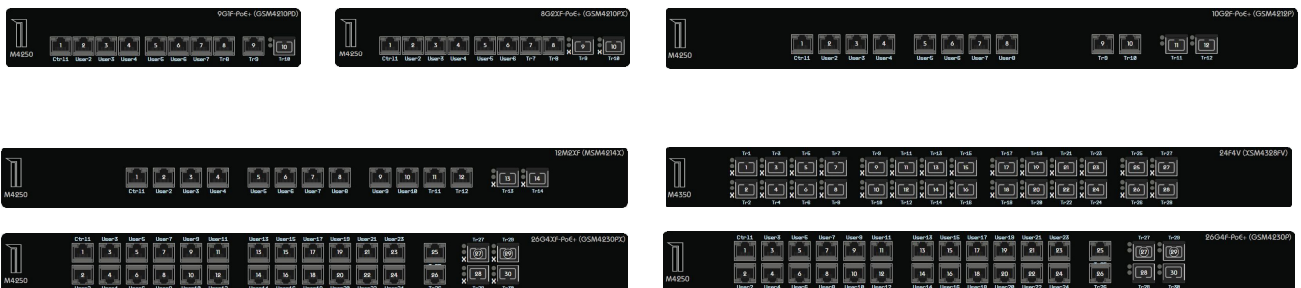

I-4250

Add-on plugin for Netgear M4250 AV Line series

I Series

OVERVIEW

I-4250 is a compatible Add-on plugin dedicated for control of the Netgear M4250 AV Line Series in Agora Controller software. After purchasing an encrypted unique key based on the remotable device MAC address the designated device is recognized and remotable in Agora Controller with the same workflow than other Agora devices. The software package includes:

- 1 * Unique encrypted key file
- 1 * Netgear software image
- 1 * Agora dedicated config file

COMPATIBLE MODULES PRINCIPAL FEATURES *

- 10/48 ports Gigabit Ethernet + SFP/SFP+ slots
- PoE+ and PoE++ models
- AVB mode capacity
- Allen & Heath gigaACE mode developed by Agora
- SFP & SFP+ Single Mode and Multi Mode transceivers
- Status and traffic LEDS of each ports.

SOFTWARE PRINCIPAL FEATURES

- 250 Groups can be managed at once
- Groups modes with pre-configured settings for the most common AVoIP protocols
- IGMP Snooping advanced management
- Groups colors for easy identification

APPLICATIONS

Live and touring:

- Live events and concerts
- Live broadcast
- Public address
- TV and Radio itinerant projects

Fixed installations:

- Stadiums and sport venues
- Museums, theme parks and entertainment venues
- Theatres
- Music and shows venues
- Corporate boardrooms and buildings

Broadcast and studios:

- Radio and TV Studios
- OB Vans
- Data centers

Others:

- Multi medias broadcasting