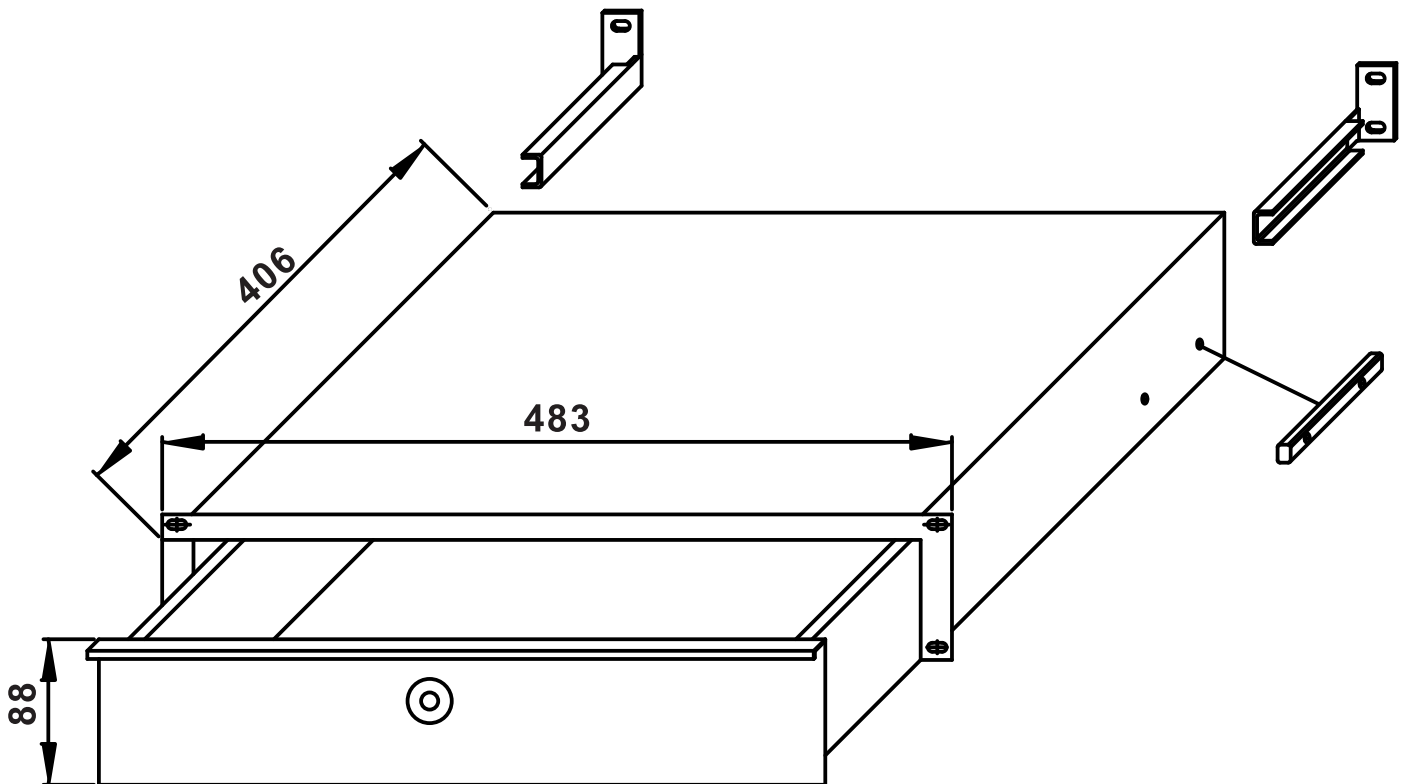

## **RACK DRAWER 2U**

**Internal dimensions of the drawer: 415x400x79mm**

**Weight = 6,5kg**