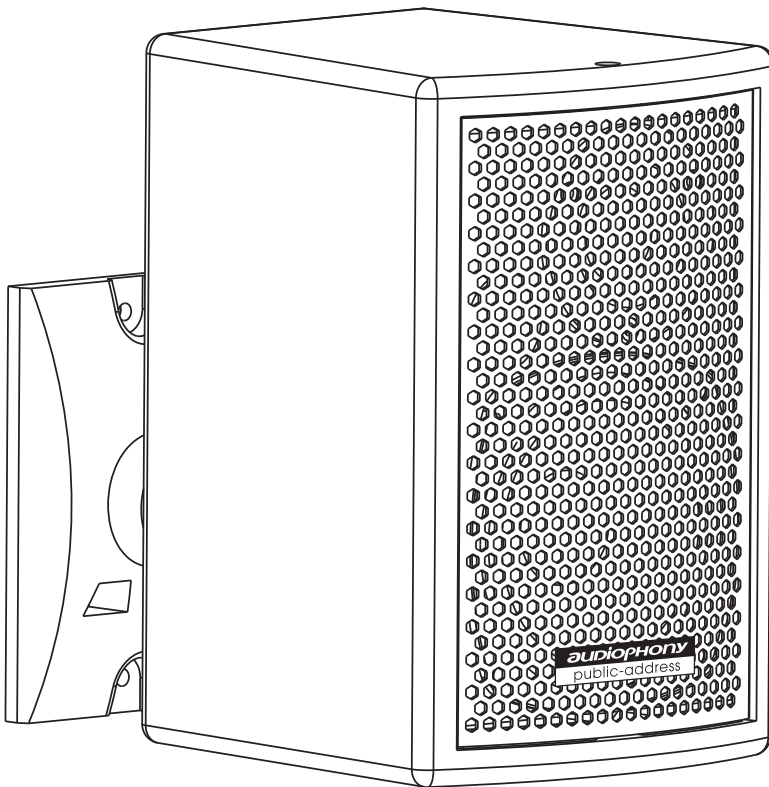

MIO-Sat440b

Wall-mount speakers

- 40W, 8 Ohms speaker
- For indoor use
- Wooden enclosure - 2 ways
- Compact satellites with orientable mounting brackets

| | |
|-------------------------------|--|
| Power | 40W RMS - 80W max. |
| Impedance | 8 Ohms |
| Transducers | 4" boomer + 1" compression driver |
| SPL max. (@1m) | 116dB |
| Frequency response | 120 Hz - 16 KHz |
| Materials | Plywood housing |
| Fixation system | Adjustable wall-mounting brackets supplied |
| Connectors | Rear terminal |
| Dimensions (l x h x d) | 150 x 225 x 170 mm |
| Weight | 2.6 Kg |

Package contents

The package must contain the following articles:

- 2 MIO-Sat440b speakers
- 2 supports to be screwed at the rear of your speakers

Please contact your retailer immediately if one of these articles were to be missing.

Description

Dimensions