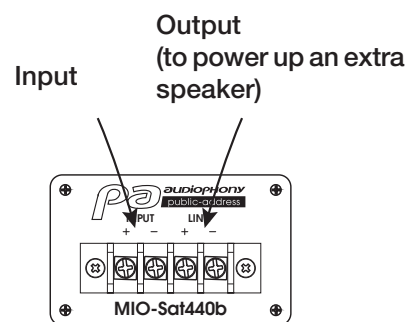

Package contents

The package must contain the following articles:

- 2 MIO-Sat440b speakers
- 2 supports to be screwed at the rear of your speakers

Please contact your retailer immediately if one of these articles were to be missing.

Description