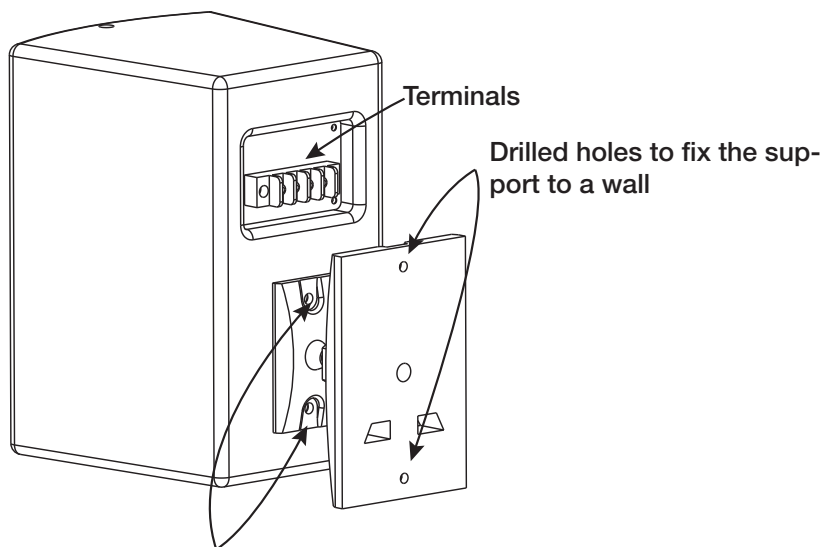

MIO-Sat440b

Wall-mount speakers

- 40W, 8 Ohms speaker
- For indoor use
- Wooden enclosure - 2 ways
- Compact satellites with orientable mounting brackets

| | |
|-------------------------------|--|
| Power | 40W RMS - 80W max. |
| Impedance | 8 Ohms |
| Transducers | 4" boomer + 1" compression driver |
| SPL max. (@1m) | 116dB |
| Frequency response | 120 Hz - 16 KHz |
| Materials | Plywood housing |
| Fixation system | Adjustable wall-mounting brackets supplied |
| Connectors | Rear terminal |
| Dimensions (l x h x d) | 150 x 225 x 170 mm |
| Weight | 2.6 Kg |

Package contents

The package must contain the following articles:

- 2 MIO-Sat440b speakers
- 2 supports to be screwed at the rear of your speakers

Please contact your retailer immediately if one of these articles were to be missing.

Description

Dimensions