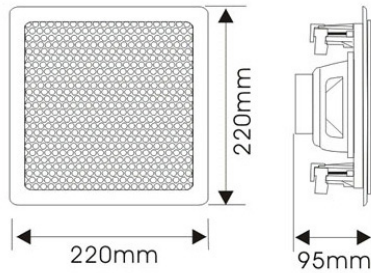

Da AUDIOPHONY® seine Produkte mit größter Sorgfalt herstellt, um sicherzustellen, dass Sie nur die bestmögliche Qualität erhalten, können unsere Produkte ohne vorherige Ankündigung geändert werden. Aus diesem Grund können die technischen Daten und die physische Konfiguration des Produkts von den Abbildungen abweichen. Stellen Sie sicher, dass Sie auf www.audiophony.com die neuesten Nachrichten und Aktualisierungen zu den AUDIOPHONY®-Produkten erhalten haben
AUDIOPHONY® ist ein Warenzeichen von HITMUSIC S.A, Zone Cahors sud, 46230 Fontanes/Frankreich